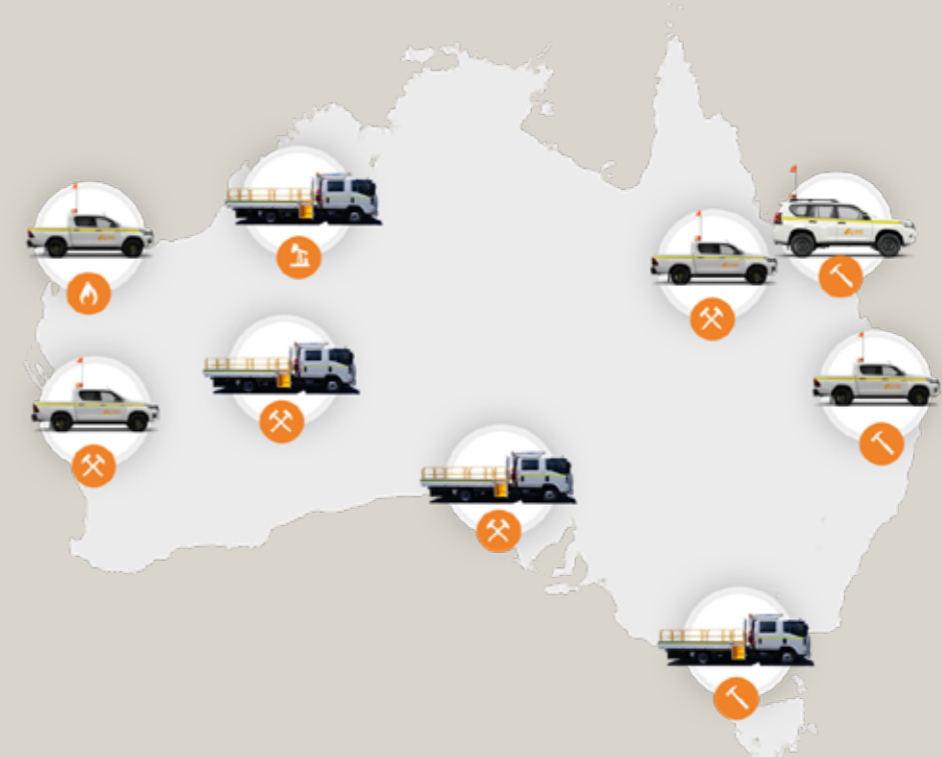

## OUR SPECIALITY

Lewis Auto Hire is a competitive priced long term vehicle hire company that offers nothing less than premium customer service.

We specialise in long term light vehicle hire for the mining, construction and traffic management industries Australia wide.

We deliver fit for purpose, compliant, late model reliable vehicles and accommodate vehicle delivery to just about anywhere within Australia.

**LUKE LEWIS**

Founder

**KELSEY LEWIS**

Office Manager

## LOCATIONS

### QUEENSLAND

10 Henchman Ave  
Miami QLD 4220

Eastern Ave  
Bilinga QLD 4225